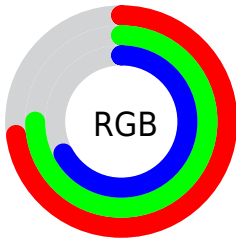

Distribution

- Red (73%)
- Green (75%)
- Blue (67%)