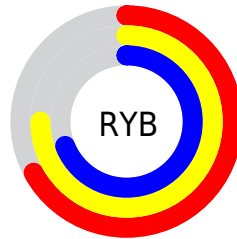

- Red (67%)
- Yellow (75%)
- Blue (69%)