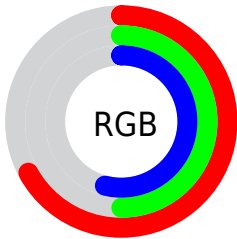

Distribution

- Red (67%)
- Green (50%)
- Blue (54%)