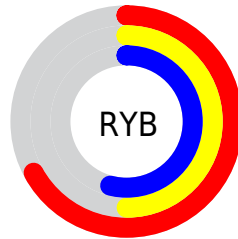

- Red (67%)
- Yellow (50%)
- Blue (54%)