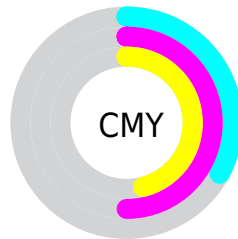

Details

The RYB color **171, 127, 138** is a dark color, and the websafe version is hex **996666**. A complement of this color would be **127, 152, 171**, and the grayscale version is **141, 141, 141**.

A 20% lighter version of the original color is **227, 180, 191**, and **118, 78, 88** is the 20% darker color. If you saturate the color by 10%, you get **171, 110, 125**, and if you desaturate by 10%, it is **171, 144, 151**.

Distribution

- Red (67%)
- Green (50%)
- Blue (54%)

- Red (67%)
- Yellow (50%)
- Blue (54%)

- Cyan (0%)
- Magenta (26%)
- Yellow (19%)
- Black (33%)

- Cyan (33%)
- Magenta (50%)
- Yellow (46%)

Brightness & Saturation Gradients

These gradients show how the RYB color 171, 127, 138 changes by changing the brightness by 10 percent. The first figure shows a shift by +10% for each color and the second figure -10%.

Similar to the brightness gradients but the following saturation gradients show a change of the RYB color 171, 127, 138 by changing the saturation by 10% instead.