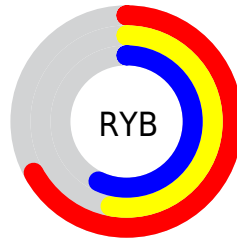

- Red (67%)
- Yellow (53%)
- Blue (57%)