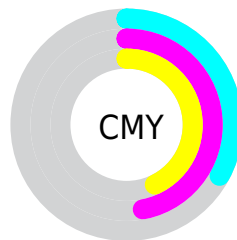

Details

The RYB color **171, 135, 145** is a light color, and the websafe version is hex **CC9999**. A complement of this color would be **135, 156, 171**, and the grayscale version is **147, 147, 147**.

A 20% lighter version of the original color is **227, 188, 199**, and **118, 85, 95** is the 20% darker color. If you saturate the color by 10%, you get **171, 118, 133**, and if you desaturate by 10%, it is **171, 152, 157**.

Distribution

- Red (67%)
- Green (53%)
- Blue (57%)

- Red (67%)
- Yellow (53%)
- Blue (57%)

- Cyan (0%)
- Magenta (21%)
- Yellow (15%)
- Black (33%)

- Cyan (33%)
- Magenta (47%)
- Yellow (43%)

Brightness & Saturation Gradients

These gradients show how the RYB color 171, 135, 145 changes by changing the brightness by 10 percent. The first figure shows a shift by +10% for each color and the second figure -10%.

Similar to the brightness gradients but the following saturation gradients show a change of the RYB color 171, 135, 145 by changing the saturation by 10% instead.