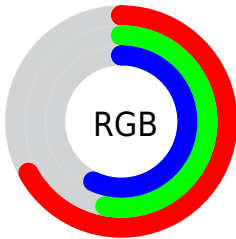

Distribution

- Red (67%)
- Green (53%)
- Blue (57%)