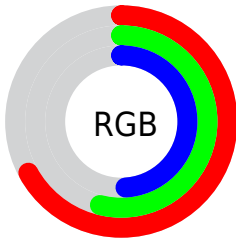

Distribution

- Red (67%)
- Green (54%)
- Blue (49%)