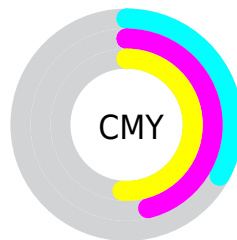

Details

The RYB color **171, 143, 125** is a dark color, and the websafe version is hex **CC9999**. A complement of this color would be **125, 144, 171**, and the grayscale version is **146, 146, 146**.

A 20% lighter version of the original color is **227, 196, 178**, and **118, 93, 76** is the 20% darker color. If you saturate the color by 10%, you get **171, 133, 108**, and if you desaturate by 10%, it is **171, 153, 142**.

Distribution

- Red (67%)
- Green (54%)
- Blue (49%)

- Red (67%)
- Yellow (56%)
- Blue (49%)

- Cyan (0%)
- Magenta (19%)
- Yellow (27%)
- Black (33%)

- Cyan (33%)
- Magenta (46%)
- Yellow (51%)

Brightness & Saturation Gradients

These gradients show how the RYB color 171, 143, 125 changes by changing the brightness by 10 percent. The first figure shows a shift by +10% for each color and the second figure -10%.

Similar to the brightness gradients but the following saturation gradients show a change of the RYB color 171, 143, 125 by changing the saturation by 10% instead.