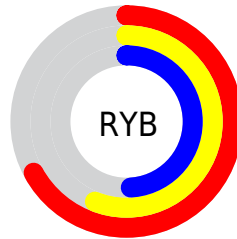

- Red (67%)
- Yellow (56%)
- Blue (49%)