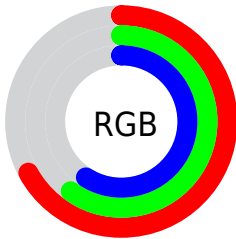

Distribution

- Red (67%)
- Green (60%)
- Blue (59%)