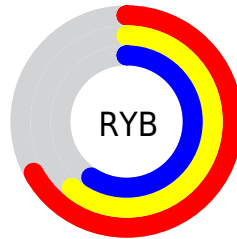

- Red (67%)
- Yellow (61%)
- Blue (59%)