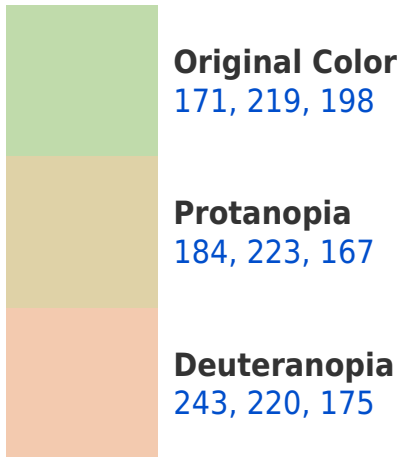

# Black Background

This preview shows how the RYB color 171, 219, 198 looks on a black background.

## **RYB 171, 219, 198 Background**

This preview shows how black text looks on a background with the RYB color 171, 219, 198.

This preview shows how white text looks on a background with the RYB color 171, 219, 198.

## Dichromacy

**Tritanopia**  
201, 208, 228

# Trichromacy

**Original Color**  
171, 219, 198

**Protanomaly**  
168, 213, 169

**Deuteranomaly**  
198, 224, 174

**Tritanomaly**  
198, 208, 214