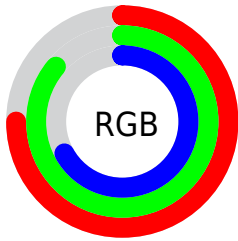

Distribution

- Red (75%)
- Green (86%)
- Blue (67%)