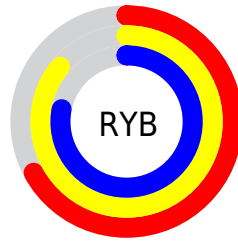

- Red (67%)
- Yellow (86%)
- Blue (78%)