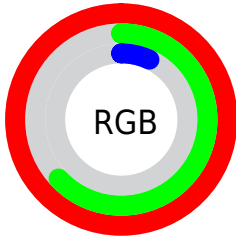

Distribution

- Red (100%)
- Green (63%)
- Blue (7%)