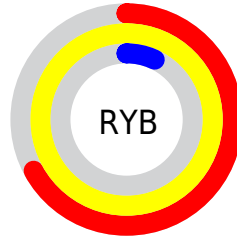

- Red (67%)
- Yellow (100%)
- Blue (7%)