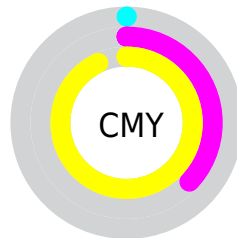

Details

The RYB color **171, 254, 18** is a dark color, and the websafe version is hex **FF9900**. The color can be described as middle washed orange. A complement of this color would be **18, 85, 254**, and the grayscale version is **173, 173, 173**.

A 20% lighter version of the original color is **136, 255, 85**, and **144, 191, 0** is the 20% darker color. If you saturate the color by 10%, you get **165, 254, 0**, and if you desaturate by 10%, it is **180, 254, 43**.

Distribution

- Red (100%)
- Green (63%)
- Blue (7%)

- Red (67%)
- Yellow (100%)
- Blue (7%)

- Cyan (0%)
- Magenta (37%)
- Yellow (93%)
- Black (0%)

- Cyan (0%)
- Magenta (37%)
- Yellow (93%)

Brightness & Saturation Gradients

These gradients show how the RYB color 171, 254, 18 changes by changing the brightness by 10 percent. The first figure shows a shift by +10% for each color and the second figure -10%.

Similar to the brightness gradients but the following saturation gradients show a change of the RYB color 171, 254, 18 by changing the saturation by 10% instead.