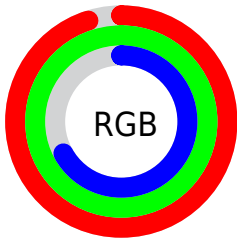

Distribution

- Red (95%)
- Green (100%)
- Blue (67%)