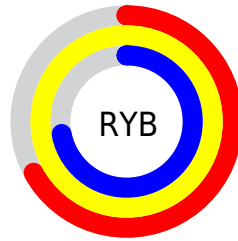

- Red (67%)
- Yellow (100%)
- Blue (72%)