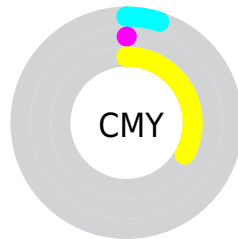

Details

The RYB color **171, 254, 183** is a light color, and the websafe version is hex **FFFF99**. A complement of this color would be **183, 171, 254**, and the grayscale version is **241, 241, 241**.

A 20% lighter version of the original color is **227, 255, 227**, and **118, 197, 130** is the 20% darker color. If you saturate the color by 10%, you get **146, 254, 162**, and if you desaturate by 10%, it is **196, 254, 204**.

Distribution

- Red (95%)
- Green (100%)
- Blue (67%)

- Red (67%)
- Yellow (100%)
- Blue (72%)

- Cyan (5%)
- Magenta (0%)
- Yellow (33%)
- Black (0%)

- Cyan (5%)
- Magenta (0%)
- Yellow (33%)

Brightness & Saturation Gradients

These gradients show how the RYB color 171, 254, 183 changes by changing the brightness by 10 percent. The first figure shows a shift by +10% for each color and the second figure -10%.

Similar to the brightness gradients but the following saturation gradients show a change of the RYB color 171, 254, 183 by changing the saturation by 10% instead.