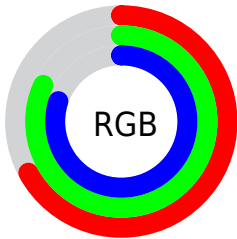

Distribution

- Red (67%)
- Green (82%)
- Blue (80%)