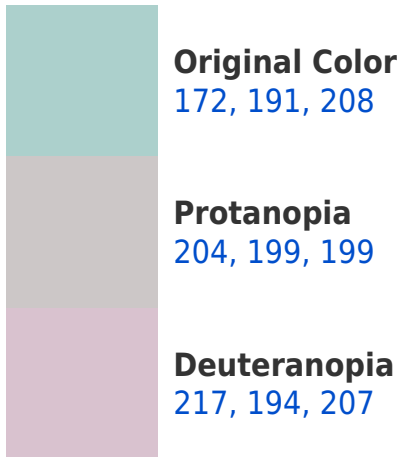

White Background

This preview shows how the RYB color 172, 191, 208 looks on a white background.

Color Contrast Check

Large Text (above 18pt) WCAG AA × Fail

Any Text WCAG AA × Fail

Large Text (above 18pt) WCAG AAA × Fail

Large Text (above 18pt) WCAG AAA ✓ Pass

Any Text WCAG AAA ✓ Pass

If you want to check with other color combinations, try the [Color Contrast Checker](#).

RYP 172, 191, 208 Background

This preview shows how black text looks on a background with the RYP color 172, 191, 208.

This preview shows how white text looks on a background with the RYP color 172, 191, 208.

Color Blindness Simulation

Color vision deficiency is a very complex topic, and I could not describe the different causes any better than Wikipedia does, so if you want to learn more, you should check out their [article about color blindness](#).

Dichromacy

Tritanopia
175, 193, 222

Trichromacy

Original Color

172, 191, 208

Protanomaly

192, 197, 202

Deuteranomaly