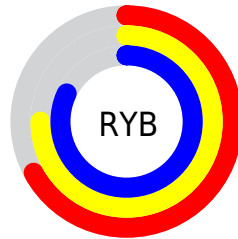

- Red (67%)
- Yellow (75%)
- Blue (82%)