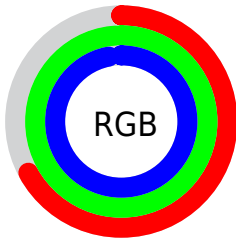

Distribution

- Red (67%)
- Green (99%)
- Blue (97%)