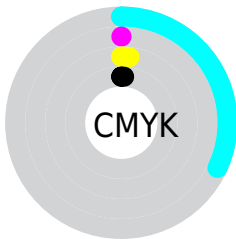

Details

The RYB color **172, 213, 252** is a light color, and the websafe version is hex **99FFFF**. A complement of this color would be **252, 172, 176**, and the grayscale version is **228, 228, 228**.

A 20% lighter version of the original color is **230, 243, 255**, and **116, 156, 195** is the 20% darker color. If you saturate the color by 10%, you get **147, 201, 252**, and if you desaturate by 10%, it is **197, 225, 252**.

Distribution

- Red (67%)
- Green (99%)
- Blue (97%)

- Red (67%)
- Yellow (84%)
- Blue (99%)

- Cyan (32%)
- Magenta (0%)
- Yellow (2%)
- Black (1%)

- Cyan (33%)
- Magenta (1%)
- Yellow (3%)

Brightness & Saturation Gradients