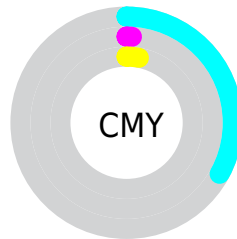

Details

The RYB color **172, 213, 252** is a light color, and the websafe version is hex **99FFFF**. A complement of this color would be **252, 172, 176**, and the grayscale version is **228, 228, 228**.

A 20% lighter version of the original color is **230, 243, 255**, and **116, 156, 195** is the 20% darker color. If you saturate the color by 10%, you get **147, 201, 252**, and if you desaturate by 10%, it is **197, 225, 252**.

Distribution

- Red (67%)
- Green (99%)
- Blue (97%)

- Red (67%)
- Yellow (84%)
- Blue (99%)

- Cyan (32%)
- Magenta (0%)
- Yellow (2%)
- Black (1%)

- Cyan (33%)
- Magenta (1%)
- Yellow (3%)

Brightness & Saturation Gradients

These gradients show how the RYB color 172, 213, 252 changes by changing the brightness by 10 percent. The first figure shows a shift by +10% for each color and the second figure -10%.

Similar to the brightness gradients but the following saturation gradients show a change of the RYB color 172, 213, 252 by changing the saturation by 10% instead.