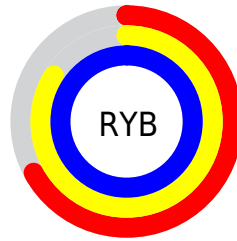

- Red (67%)
- Yellow (84%)
- Blue (99%)