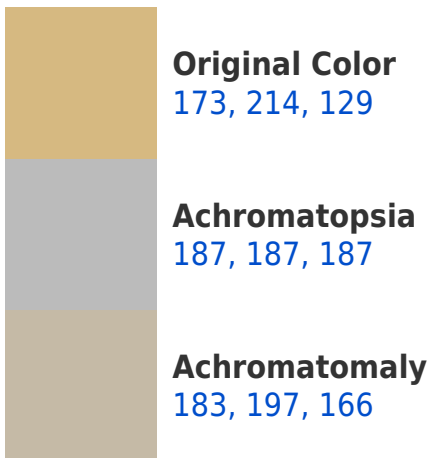

## R Y B 173, 214, 129 Background

This preview shows how black text looks on a background with the RYB color 173, 214, 129.

This preview shows how white text looks on a background with the RYB color 173, 214, 129.

## Dichromacy

**Original Color**  
173, 214, 129

**Protanopia**  
149, 204, 130

**Deuteranopia**  
212, 225, 130

**Tritanopia**  
220, 177, 191

# Trichromacy

# Monochromacy