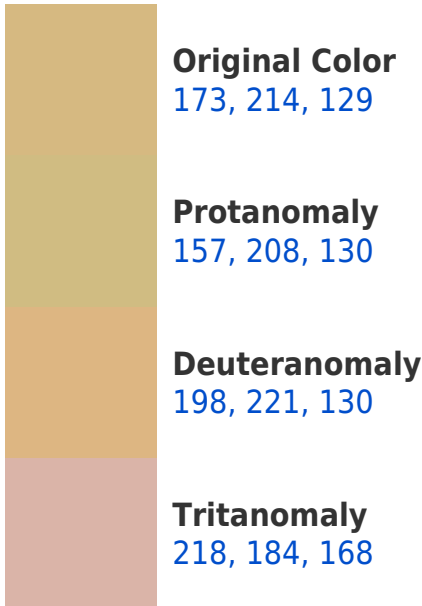

## R Y B 173, 214, 129 Background

This preview shows how black text looks on a background with the RYB color 173, 214, 129.

This preview shows how white text looks on a background with the RYB color 173, 214, 129.

## Dichromacy

**Original Color**  
173, 214, 129

**Protanopia**  
149, 204, 130

**Deuteranopia**  
212, 225, 130

**Tritanopia**  
220, 177, 191

# Trichromacy

# Monochromacy