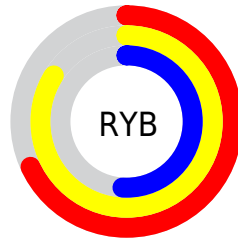

- Red (68%)
- Yellow (84%)
- Blue (51%)