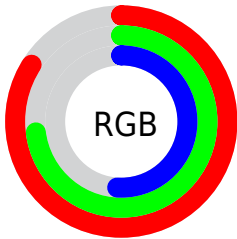

Distribution

- Red (84%)
- Green (73%)
- Blue (51%)