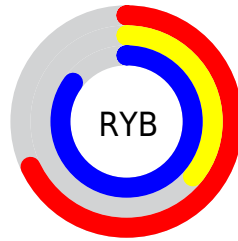

- Red (68%)
- Yellow (36%)
- Blue (85%)