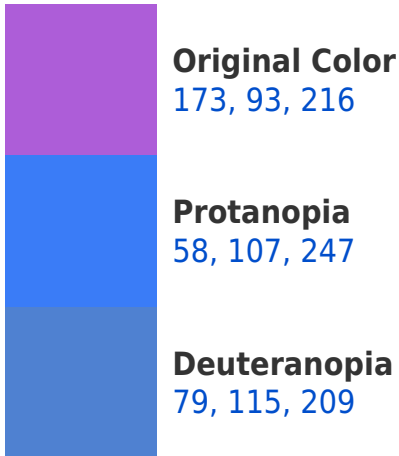

A 20% lighter version of the original color is **231, 147, 255**, and **117, 40, 160** is the 20% darker color. If you saturate the color by 10%, you get **165, 71, 216**, and if you desaturate by 10%, it is **181, 115, 216**.

93, 200, 216

107, 96, 100

171, 0, 60

43, 0, 15

Previews

White Background

This preview shows how the RYB color 173, 93, 216 looks on a white background.

Color Contrast Check

RYB 173, 93, 216 Background

This preview shows how black text looks on a background with the RYB color 173, 93, 216.

This preview shows how white text looks on a background with the RYB color 173, 93, 216.

Dichromacy

Tritanopia
159, 117, 126

Trichromacy

Original Color
173, 93, 216

Protanomaly
100, 112, 236

Deuteranomaly
113, 116, 212

Tritanomaly
164, 108, 159

Monochromacy