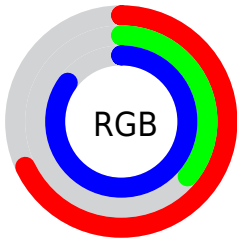

Distribution

- Red (68%)
- Green (36%)
- Blue (85%)