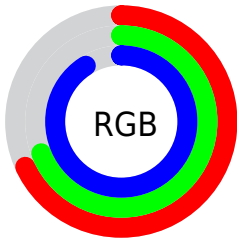

Distribution

Red (68%)

Green (69%)

Blue (91%)