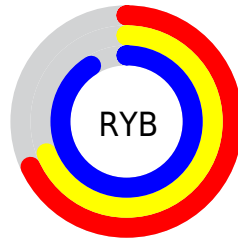

# Details

The RYB color **174, 176, 231** is a light color, and the websafe version is hex **9999CC**. A complement of this color would be **176, 231, 174**, and the grayscale version is **181, 181, 181**.

A 20% lighter version of the original color is **230, 232, 255**, and **120, 124, 175** is the 20% darker color. If you saturate the color by 10%, you get **151, 154, 231**, and if you desaturate by 10%, it is **197, 198, 231**.

# Distribution

Red (68%)

Green (69%)

Blue (91%)

Red (68%)

Yellow (69%)

Blue (91%)

Cyan (25%)