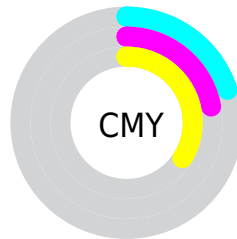

Details

The RYB color **174, 204, 169** is a light color, and the websafe version is hex **CCCC99**. A complement of this color would be **169, 173, 204**, and the grayscale version is **198, 198, 198**.

A 20% lighter version of the original color is **224, 255, 224**, and **122, 150, 117** is the 20% darker color. If you saturate the color by 10%, you get **157, 204, 149**, and if you desaturate by 10%, it is **191, 204, 189**.

Distribution

Red (80%)

Green (78%)

Blue (66%)

Red (68%)

Yellow (80%)

Blue (66%)

Cyan (0%)

Magenta (2%)

Yellow (17%)

Black (20%)

Cyan (20%)

Magenta (22%)

Yellow (34%)

Brightness & Saturation Gradients

These gradients show how the RYB color 174, 204, 169 changes by changing the brightness by 10 percent. The first figure shows a shift by +10% for each color and the second figure -10%.