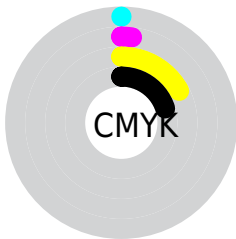

Details

The RYB color **174, 204, 169** is a light color, and the websafe version is hex **CCCC99**. A complement of this color would be **169, 173, 204**, and the grayscale version is **198, 198, 198**.

A 20% lighter version of the original color is **224, 255, 224**, and **122, 150, 117** is the 20% darker color. If you saturate the color by 10%, you get **157, 204, 149**, and if you desaturate by 10%, it is **191, 204, 189**.

Distribution

Red (80%)

Green (78%)

Blue (66%)

Red (68%)

Yellow (80%)

Blue (66%)

Cyan (0%)

Magenta (2%)

Yellow (17%)

Black (20%)

Cyan (20%)

Magenta (22%)

Yellow (34%)

Brightness & Saturation Gradients

These gradients show how the RYB color 174, 204, 169 changes by changing the brightness by 10 percent. The first figure shows a shift by +10% for each color and the second figure -10%.