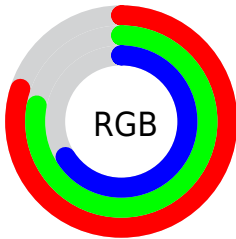

Distribution

Red (80%)

Green (78%)

Blue (66%)