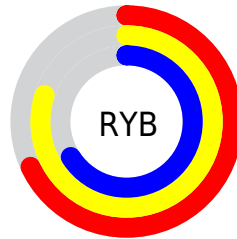

Red (68%)

Yellow (80%)

Blue (66%)