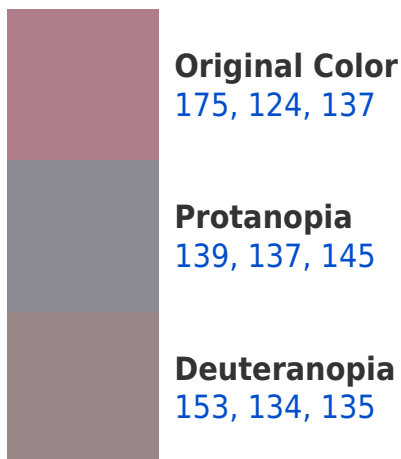

Color Blindness Simulation

Color vision deficiency is a very complex topic, and I could not describe the different causes any better than Wikipedia does, so if you want to learn more, you should check out their [article about color blindness](#).

Dichromacy