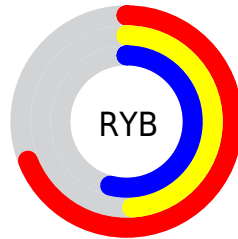

- Red (69%)
- Yellow (49%)
- Blue (54%)