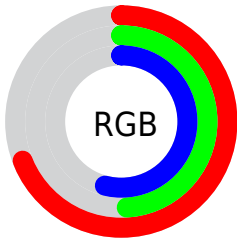

Distribution

- Red (69%)
- Green (49%)
- Blue (54%)