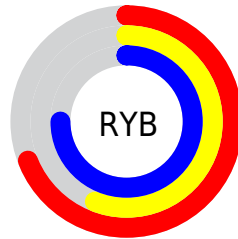

- Red (69%)
- Yellow (56%)
- Blue (75%)