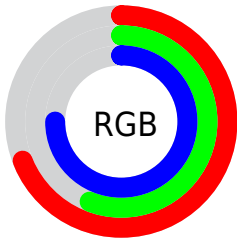

Distribution

- Red (69%)
- Green (56%)
- Blue (75%)