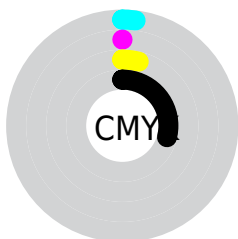

Details

The RYB color **175, 182, 179** is a light color, and the websafe version is hex **CCCCCC**. A complement of this color would be **179, 175, 182**, and the grayscale version is **180, 180, 180**.

A 20% lighter version of the original color is **230, 238, 234**, and **123, 129, 127** is the 20% darker color. If you saturate the color by 10%, you get **157, 182, 171**, and if you desaturate by 10%, it is **188, 182, 193**.

Distribution

Red (70%)

Green (71%)

Blue (69%)

Red (69%)

Yellow (71%)

Blue (70%)

Cyan (2%)

Magenta (0%)

Yellow (4%)

Black (29%)

Cyan (30%)

Magenta (29%)

Yellow (31%)

Brightness & Saturation Gradients

These gradients show how the RYB color 175, 182, 179 changes by changing the brightness by 10 percent. The first figure shows a shift by +10% for each color and the second figure -10%.