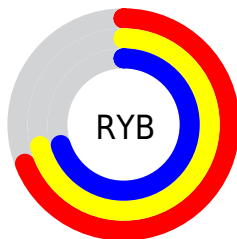

Red (69%)

Yellow (71%)

Blue (70%)