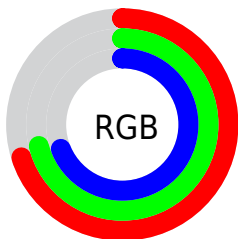

Distribution

Red (70%)

Green (71%)

Blue (69%)