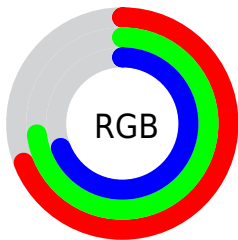

Distribution

- Red (69%)
- Green (73%)
- Blue (69%)