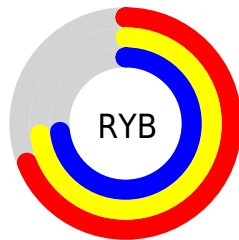

- Red (69%)
- Yellow (73%)
- Blue (73%)