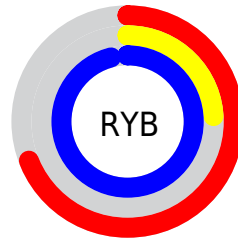

# Details

The RYB color **175, 62, 244** is a light color, and the websafe version is hex **CC33FF**. The color can be described as light washed purple. A complement of this color would be **62, 244, 175**, and the grayscale version is **116, 116, 116**.

A 20% lighter version of the original color is **235, 120, 255**, and **116, 0, 187** is the 20% darker color. If you saturate the color by 10%, you get **166, 38, 244**, and if you desaturate by 10%, it is **184, 86, 244**.

# Distribution

Red (69%)

Green (24%)

Blue (96%)

Red (69%)

Yellow (24%)

Blue (96%)

Cyan (28%)