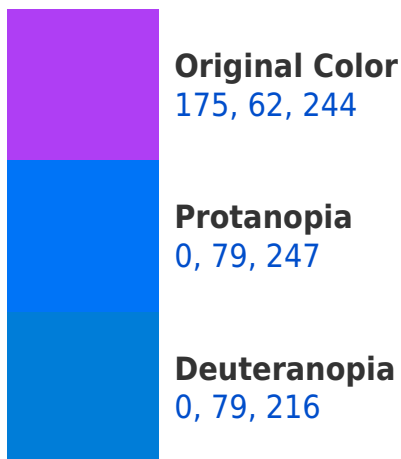

# Black Background

This preview shows how the RYB color 175, 62, 244 looks on a black background.

## RGB 175, 62, 244 Background

This preview shows how black text looks on a background with the RGB color 175, 62, 244.

This preview shows how white text looks on a background with the RGB color 175, 62, 244.

## Dichromacy

**Tritanopia**  
153, 109, 117

# Trichromacy

**Original Color**

175, 62, 244

**Protanomaly**

64, 92, 246

**Deuteranomaly**

64, 94, 226

**Tritanomaly**