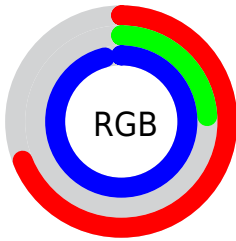

Distribution

Red (69%)

Green (24%)

Blue (96%)