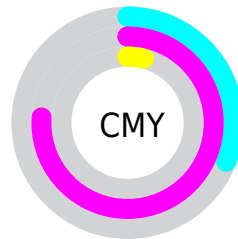

# Details

The RYB color **175, 62, 244** is a light color, and the websafe version is hex **CC33FF**. The color can be described as light washed purple. A complement of this color would be **62, 244, 175**, and the grayscale version is **116, 116, 116**.

A 20% lighter version of the original color is **235, 120, 255**, and **116, 0, 187** is the 20% darker color. If you saturate the color by 10%, you get **166, 38, 244**, and if you desaturate by 10%, it is **184, 86, 244**.

# Distribution

Red (69%)

Green (24%)

Blue (96%)

Red (69%)

Yellow (24%)

Blue (96%)

Cyan (28%)

Magenta (75%)

Yellow (0%)

Black (4%)

Cyan (31%)

Magenta (76%)

Yellow (4%)