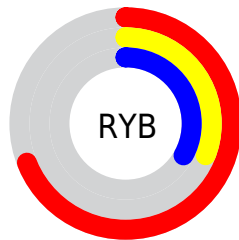

Conversions

Conversions Part 2

Format	Color
R_{YB}	175, 79, 83
Decimal	11489107
CIE Lab	46.08, 39.56, 16.86
CIE LCh	46, 43.007, 23.083
Yxy	15.3305, 0.4654, 0.3238
Android (android.graphics.Color)	4289679187 (0xFFAF4F53)
YUV	108.1600, -12.4039, 58.6187
Hunter-Lab	39.1541, 31.9427, 12.2936

Details

The RYB color **175, 79, 83** is a dark color, and the websafe version is hex **CC6666**. A complement of this color would be **79, 128, 175**, and the grayscale version is **108, 108, 108**.

A 20% lighter version of the original color is **234, 131, 132**, and **118, 27, 38** is the 20% darker color. If you saturate the color by 10%, you get **175, 62, 66**, and if you desaturate by 10%, it is **175, 97, 100**.

Distribution

- Red (69%)
- Green (31%)
- Blue (33%)

- Red (69%)
- Yellow (31%)
- Blue (33%)

- Cyan (0%)
- Magenta (55%)
- Yellow (53%)
- Black (31%)

- Cyan (31%)
- Magenta (69%)
- Yellow (67%)

Brightness & Saturation Gradients