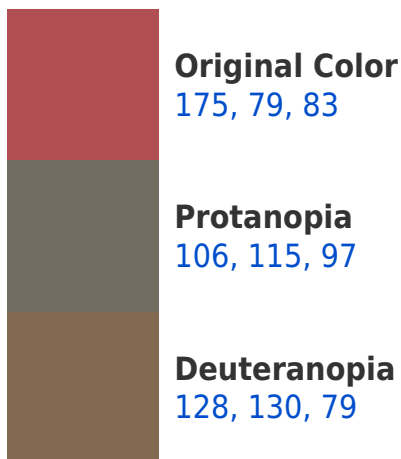

Color Blindness Simulation

Color vision deficiency is a very complex topic, and I could not describe the different causes any better than Wikipedia does, so if you want to learn more, you should check out their [article about color blindness](#).

Dichromacy