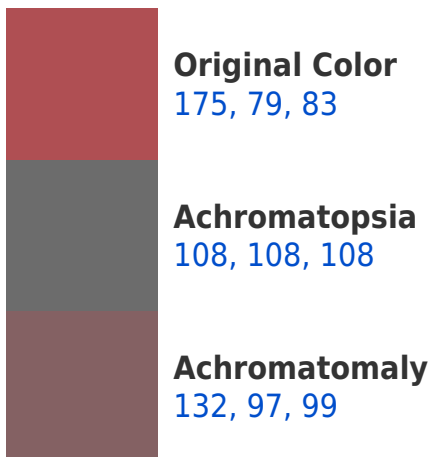

79, 113, 175

87, 78, 78

150, 0, 6

23, 0, 1

Previews

White Background

This preview shows how the RYB color 175, 79, 83 looks on a white background.

Color Contrast Check

This preview shows how white text looks on a background with the RYB color 175, 79, 83.

Color Blindness Simulation

Color vision deficiency is a very complex topic, and I could not describe the different causes any better than Wikipedia does, so if you want to learn more, you should check out their [article about color blindness](#).

Dichromacy

Tritanopia
175, 79, 84

Trichromacy

Monochromacy

CSS Examples

Text

The CSS property to change the color of the text to RYB 175, 79, 83 is called "color". The color property can be set on classes, ids or directly on the HTML element.

This example shows how text in the color `rgb(175, 79, 83)` looks like.

```
.text, #text, p{  
    color:rgb(175, 79, 83)  
}
```

If you want to add a text shadow in that color use the text-shadow property, you can generate a text shadow directly with our [CSS Text Shadow Generator](#).