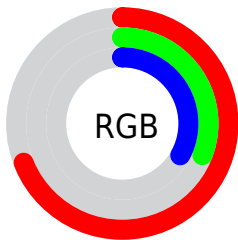

Distribution

- Red (69%)
- Green (31%)
- Blue (33%)