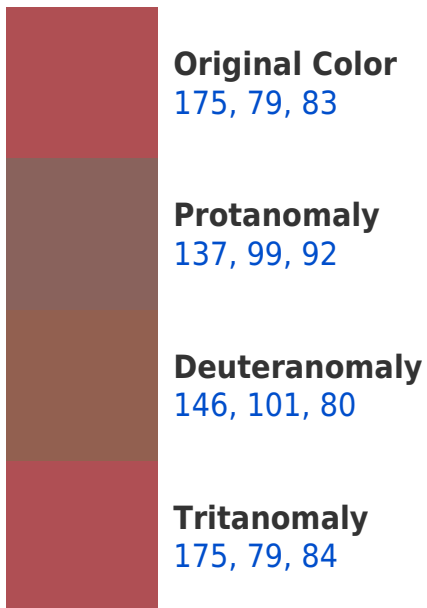

79, 113, 175

87, 78, 78

150, 0, 6

23, 0, 1

Previews

White Background

This preview shows how the RYB color 175, 79, 83 looks on a white background.

Color Contrast Check

Large Text (above 18pt) WCAG AAA × Fail

Any Text WCAG AAA × Fail

If you want to check with other color combinations, try the [Color Contrast Checker](#).

RYB 175, 79, 83 Background

This preview shows how black text looks on a background with the RYB color 175, 79, 83.

This preview shows how white text looks on a background with the RYB color 175, 79, 83.

Color Blindness Simulation

Color vision deficiency is a very complex topic, and I could not describe the different causes any better than Wikipedia does, so if you want to learn more, you should check out their [article about color blindness](#).

Dichromacy

Tritanopia
175, 79, 84

Trichromacy

Monochromacy

CSS Examples

Text

The CSS property to change the color of the text to RYB 175, 79, 83 is called "color". The color property can be set on classes, ids or directly on the HTML element.