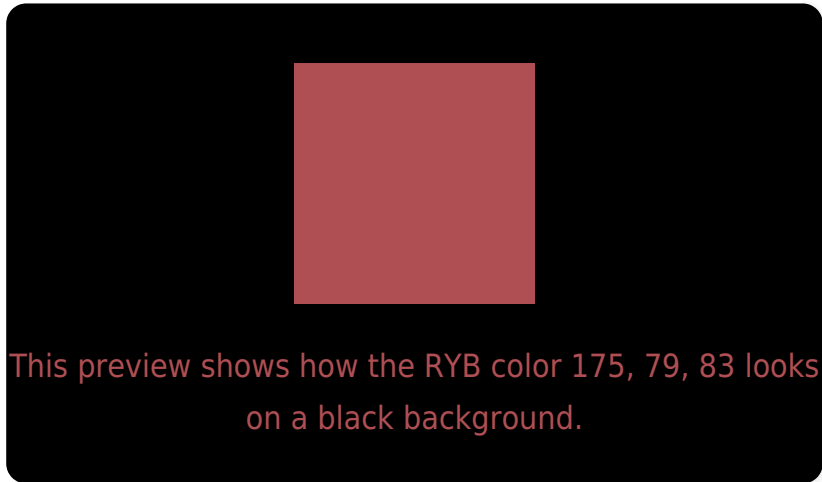

Black Background

Color Contrast Check

Large Text (above 18pt) WCAG AA ✓ Pass

Any Text WCAG AA × Fail

Large Text (above 18pt) WCAG AAA × Fail

Any Text WCAG AAA × Fail

If you want to check with other color combinations, try the [Color Contrast Checker](#).