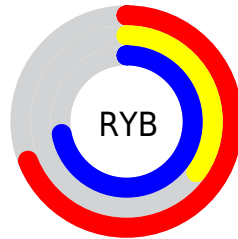

- Red (69%)
- Yellow (35%)
- Blue (72%)