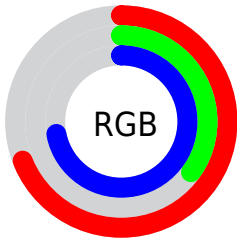

Distribution

- Red (69%)
- Green (35%)
- Blue (72%)