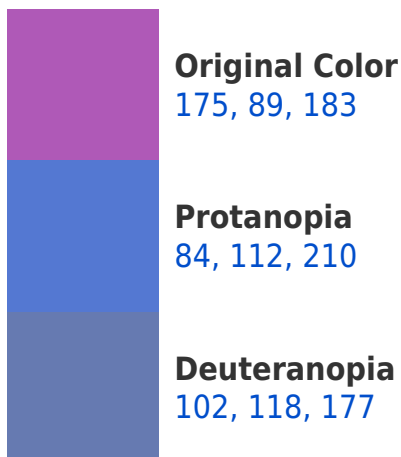

# Black Background

This preview shows how the RYB color 175, 89, 183 looks on a black background.

## RYB 175, 89, 183 Background

This preview shows how black text looks on a background with the RYB color 175, 89, 183.

This preview shows how white text looks on a background with the RYB color 175, 89, 183.

## Dichromacy

**Tritanopia**  
166, 106, 114

# Trichromacy

**Original Color**  
175, 89, 183

**Protanomaly**  
117, 109, 200

**Deuteranomaly**  
129, 110, 179

**Tritanomaly**  
169, 100, 139