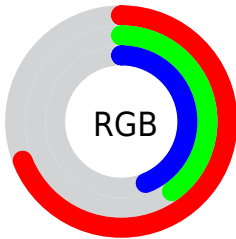

Distribution

- Red (69%)
- Green (40%)
- Blue (44%)