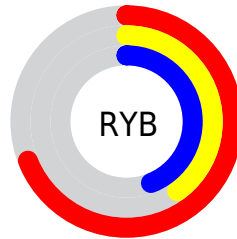

- Red (69%)
- Yellow (40%)
- Blue (44%)