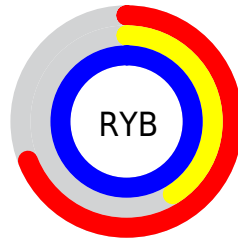

# Details

The RYB color **176, 104, 253** is a light color, and the websafe version is hex **9966FF**. A complement of this color would be **104, 253, 176**, and the grayscale version is **142, 142, 142**.

A 20% lighter version of the original color is **235, 158, 255**, and **118, 51, 195** is the 20% darker color. If you saturate the color by 10%, you get **163, 79, 253**, and if you desaturate by 10%, it is **189, 129, 253**.

# Distribution

Red (69%)

Green (41%)

Blue (99%)

Red (69%)

Yellow (41%)

Blue (99%)

Cyan (30%)