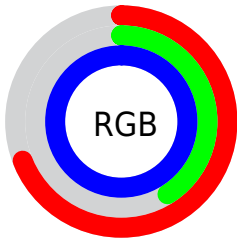

Distribution

Red (69%)

Green (41%)

Blue (99%)