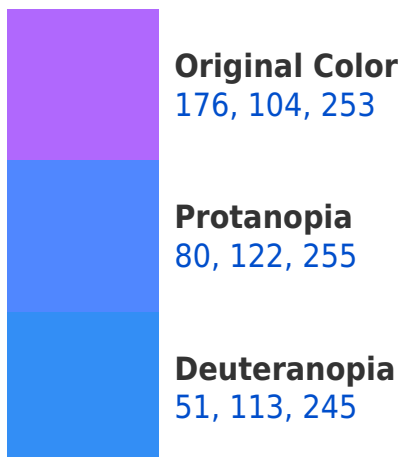

# Black Background

This preview shows how the RYB color 176, 104, 253 looks on a black background.

## **RYB 176, 104, 253 Background**

This preview shows how black text looks on a background with the RYB color 176, 104, 253.

This preview shows how white text looks on a background with the RYB color 176, 104, 253.

## Dichromacy

**Tritanopia**  
156, 134, 144

# Trichromacy

**Original Color**

176, 104, 253

**Protanomaly**

115, 123, 254

**Deuteranomaly**

96, 122, 248

**Tritanomaly**