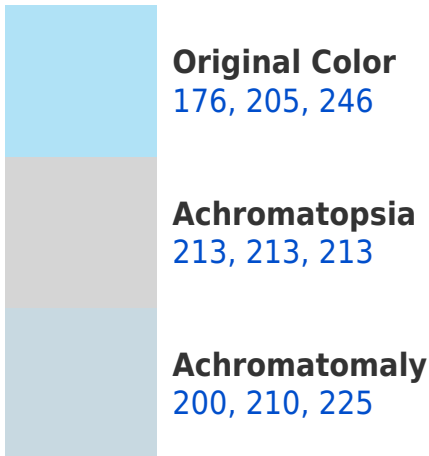

Monochromacy