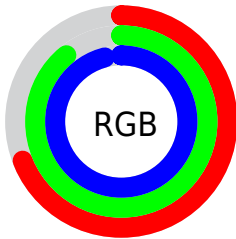

Distribution

Red (69%)

Green (89%)

Blue (96%)