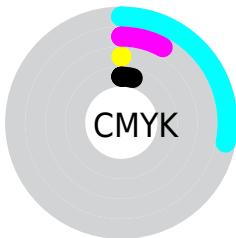

# Details

The RYB color **176, 205, 246** is a light color, and the websafe version is hex **99CCCC**. A complement of this color would be **246, 204, 176**, and the grayscale version is **213, 213, 213**.

A 20% lighter version of the original color is **233, 244, 255**, and **121, 150, 190** is the 20% darker color. If you saturate the color by 10%, you get **151, 190, 246**, and if you desaturate by 10%, it is **201, 220, 246**.

# Distribution

Red (69%)

Green (89%)

Blue (96%)

Red (69%)

Yellow (80%)

Blue (96%)

Cyan (28%)

Magenta (8%)

Yellow (0%)

Black (4%)

Cyan (31%)

Magenta (12%)

Yellow (4%)