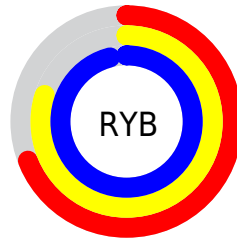

# Details

The RYB color **176, 205, 246** is a light color, and the websafe version is hex **99CCCC**. A complement of this color would be **246, 204, 176**, and the grayscale version is **213, 213, 213**.

A 20% lighter version of the original color is **233, 244, 255**, and **121, 150, 190** is the 20% darker color. If you saturate the color by 10%, you get **151, 190, 246**, and if you desaturate by 10%, it is **201, 220, 246**.

# Distribution

Red (69%)

Green (89%)

Blue (96%)

Red (69%)

Yellow (80%)

Blue (96%)

Cyan (28%)

Magenta (8%)

Yellow (0%)

Black (4%)

Cyan (31%)

Magenta (12%)

Yellow (4%)