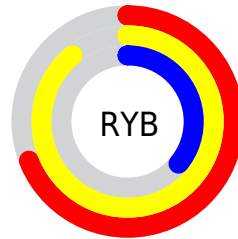

## Conversions Part 2

Format	Color
<a href="#">RYB</a>	<a href="#">176, 228, 92</a>
Decimal	<a href="#">14987356</a>
CIELab	<a href="#">75.04, 9.76, 49.59</a>
CIELCh	<a href="#">75, 50.545, 78.865</a>
Yxy	<a href="#">48.3459, 0.4314, 0.4216</a>
Android (android.graphics.Color)	<a href="#">4293177436</a> ( <a href="#">0xFFE4B05C</a> )
YUV	<a href="#">181.9720, -44.3562, 40.3666</a>
Hunter-Lab	<a href="#">69.5312, 5.3098, 34.3039</a>

# Details

The RYB color **176, 228, 92** is a light color, and the websafe version is hex **CC9933**. The color can be described as light muted orange. A complement of this color would be **92, 130, 228**, and the grayscale version is **182, 182, 182**.

A 20% lighter version of the original color is **176, 255, 145**, and **110, 169, 41** is the 20% darker color. If you saturate the color by 10%, you get **168, 228, 69**, and if you desaturate by 10%, it is **184, 228, 115**.

# Distribution

Red (89%)

Green (69%)

Blue (36%)

Red (69%)

Yellow (89%)

Blue (36%)

Cyan (0%)