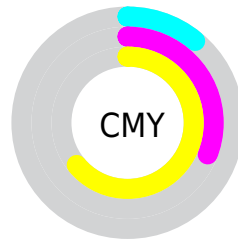

# Details

The RYB color **176, 228, 92** is a light color, and the websafe version is hex **CC9933**. The color can be described as light muted orange. A complement of this color would be **92, 130, 228**, and the grayscale version is **182, 182, 182**.

A 20% lighter version of the original color is **176, 255, 145**, and **110, 169, 41** is the 20% darker color. If you saturate the color by 10%, you get **168, 228, 69**, and if you desaturate by 10%, it is **184, 228, 115**.

# Distribution

Red (89%)

Green (69%)

Blue (36%)

Red (69%)

Yellow (89%)

Blue (36%)

Cyan (0%)

Magenta (23%)

Yellow (60%)

Black (11%)

Cyan (11%)

Magenta (31%)

Yellow (64%)