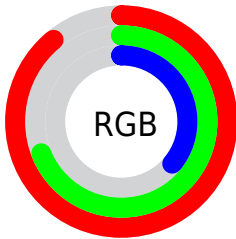

Distribution

Red (89%)

Green (69%)

Blue (36%)