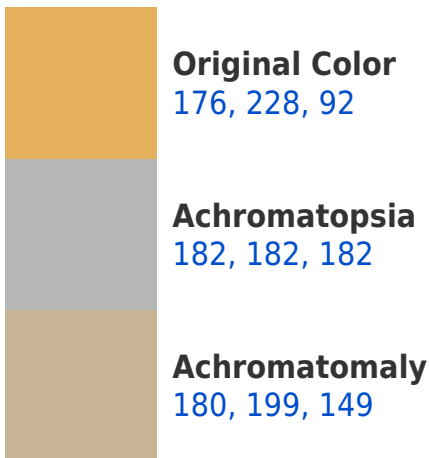

## **RYB 176, 228, 92 Background**

This preview shows how black text looks on a background with the RYB color 176, 228, 92.

This preview shows how white text looks on a background with the RYB color 176, 228, 92.

## Dichromacy

**Original Color**  
176, 228, 92

**Protanopia**  
118, 204, 95

**Deuteranopia**  
176, 228, 92

**Tritanopia**  
235, 166, 179

# Trichromacy

# Monochromacy