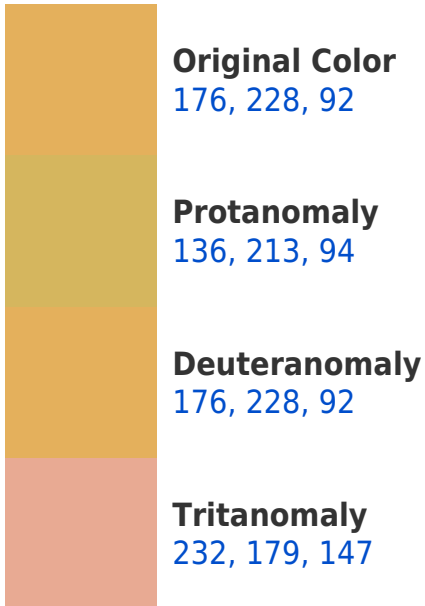

## **RYB 176, 228, 92 Background**

This preview shows how black text looks on a background with the RYB color 176, 228, 92.

This preview shows how white text looks on a background with the RYB color 176, 228, 92.

## Dichromacy

**Original Color**  
176, 228, 92

**Protanopia**  
118, 204, 95

**Deuteranopia**  
176, 228, 92

**Tritanopia**  
235, 166, 179

# Trichromacy

# Monochromacy