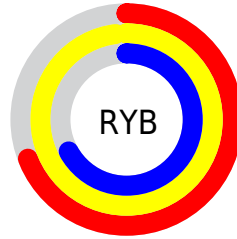

- Red (69%)
- Yellow (98%)
- Blue (67%)