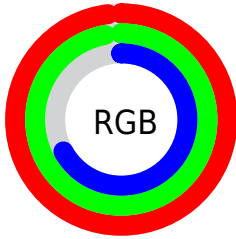

Distribution

- Red (98%)
- Green (97%)
- Blue (67%)