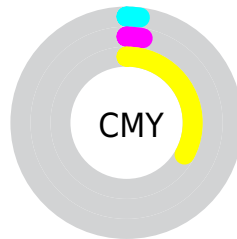

Details

The RYB color **176, 251, 172** is a light color, and the websafe version is hex **FFFFCC**. A complement of this color would be **172, 176, 251**, and the grayscale version is **240, 240, 240**.

A 20% lighter version of the original color is **228, 255, 228**, and **121, 193, 119** is the 20% darker color. If you saturate the color by 10%, you get **152, 251, 147**, and if you desaturate by 10%, it is **200, 251, 197**.

Distribution

- Red (98%)
- Green (97%)
- Blue (67%)

- Red (69%)
- Yellow (98%)
- Blue (67%)

- Cyan (0%)
- Magenta (2%)
- Yellow (31%)
- Black (2%)

- Cyan (2%)
- Magenta (3%)
- Yellow (33%)

Brightness & Saturation Gradients

These gradients show how the RYB color 176, 251, 172 changes by changing the brightness by 10 percent. The first figure shows a shift by +10% for each color and the second figure -10%.

Similar to the brightness gradients but the following saturation gradients show a change of the RYB color 176, 251, 172 by changing the saturation by 10% instead.