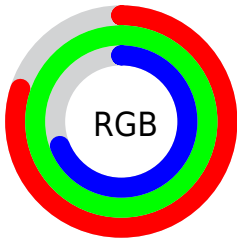

Distribution

- Red (80%)
- Green (100%)
- Blue (69%)