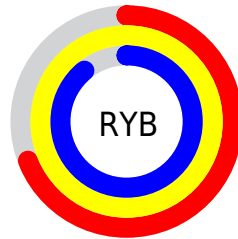

- Red (69%)
- Yellow (100%)
- Blue (89%)