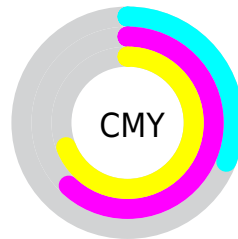

# Details

The RYB color **177, 102, 78** is a dark color, and the websafe version is hex **CC6666**. A complement of this color would be **78, 122, 177**, and the grayscale version is **119, 119, 119**.

A 20% lighter version of the original color is **236, 155, 127**, and **120, 51, 33** is the 20% darker color. If you saturate the color by 10%, you get **177, 89, 60**, and if you desaturate by 10%, it is **177, 116, 96**.

# Distribution

- Red (69%)
- Green (38%)
- Blue (31%)

- Red (69%)
- Yellow (40%)
- Blue (31%)

- Cyan (0%)
- Magenta (45%)
- Yellow (56%)
- Black (31%)

- Cyan (31%)
- Magenta (62%)
- Yellow (69%)

# Brightness & Saturation Gradients

These gradients show how the RYB color 177, 102, 78 changes by changing the brightness by 10 percent. The first figure shows a shift by +10% for each color and the second figure -10%.