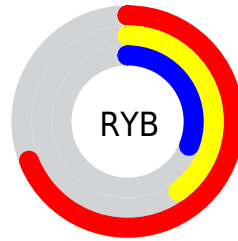

- Red (69%)
- Yellow (40%)
- Blue (31%)