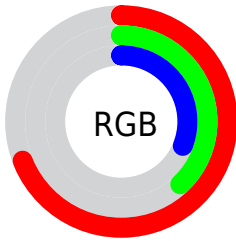

Distribution

- Red (69%)
- Green (38%)
- Blue (31%)