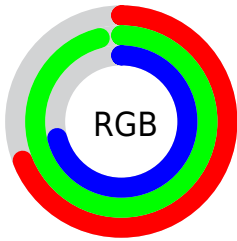

Distribution

Red (69%)

Green (96%)

Blue (71%)