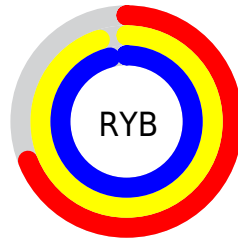

Details

The RYB color **177, 243, 246** is a light color, and the websafe version is hex **CCFFCC**. A complement of this color would be **246, 177, 243**, and the grayscale version is **218, 218, 218**.

A 20% lighter version of the original color is **234, 253, 255**, and **122, 184, 189** is the 20% darker color. If you saturate the color by 10%, you get **152, 241, 246**, and if you desaturate by 10%, it is **202, 244, 246**.

Distribution

Red (69%)

Green (96%)

Blue (71%)

Red (69%)

Yellow (95%)

Blue (96%)

Cyan (28%)