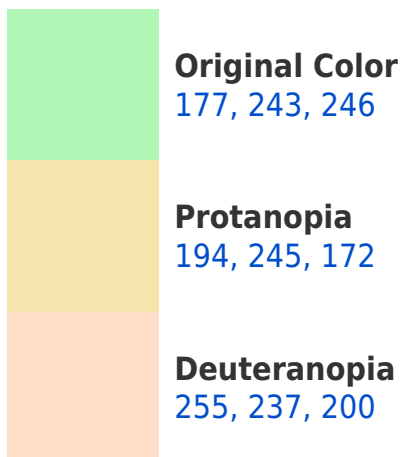

A 20% lighter version of the original color is **234, 253, 255**, and **122, 184, 189** is the 20% darker color. If you saturate the color by 10%, you get **152, 241, 246**, and if you desaturate by 10%, it is **202, 244, 246**.

246, 177, 209

122, 110, 122

186, 0, 178

59, 0, 56

Previews

White Background

This preview shows how the RYB color 177, 243, 246 looks on a white background.

Color Contrast Check

RYB 177, 243, 246 Background

This preview shows how black text looks on a background with the RYB color 177, 243, 246.

This preview shows how white text looks on a background with the RYB color 177, 243, 246.

Dichromacy

Tritanopia
191, 217, 255

Trichromacy

Original Color

177, 243, 246

Protanomaly

175, 235, 190

Deuteranomaly