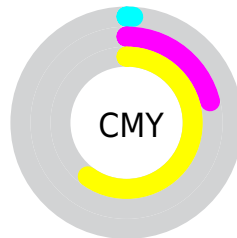

Details

The RYB color **177, 252, 102** is a light color, and the websafe version is hex **FFCC66**. A complement of this color would be **102, 140, 252**, and the grayscale version is **206, 206, 206**.

A 20% lighter version of the original color is **156, 255, 156**, and **113, 192, 49** is the 20% darker color. If you saturate the color by 10%, you get **164, 252, 77**, and if you desaturate by 10%, it is **190, 252, 127**.

Distribution

- Red (99%)
- Green (79%)
- Blue (40%)

- Red (69%)
- Yellow (99%)
- Blue (40%)

- Cyan (0%)
- Magenta (20%)
- Yellow (60%)
- Black (1%)

- Cyan (1%)
- Magenta (21%)
- Yellow (60%)

Brightness & Saturation Gradients

These gradients show how the RYB color 177, 252, 102 changes by changing the brightness by 10 percent. The first figure shows a shift by +10% for each color and the second figure -10%.

Similar to the brightness gradients but the following saturation gradients show a change of the RYB color 177, 252, 102 by changing the saturation by 10% instead.