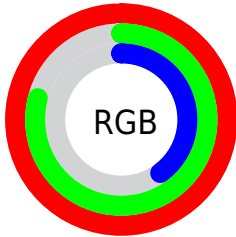

Distribution

- Red (99%)
- Green (79%)
- Blue (40%)