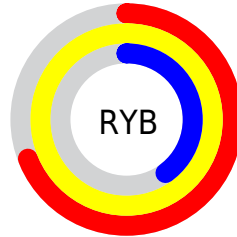

- Red (69%)
- Yellow (99%)
- Blue (40%)