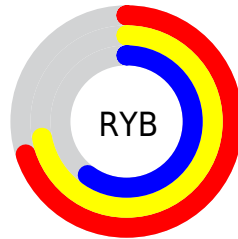

Red (70%)

Yellow (72%)

Blue (60%)