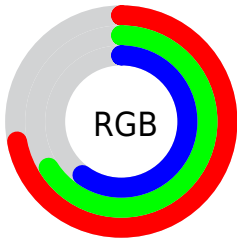

Distribution

Red (72%)

Green (66%)

Blue (60%)