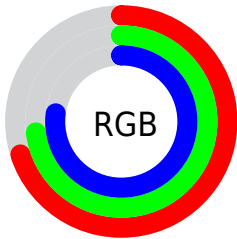

Distribution

- Red (70%)
- Green (73%)
- Blue (77%)