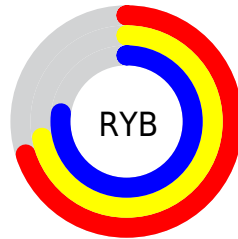

- Red (70%)
- Yellow (72%)
- Blue (77%)