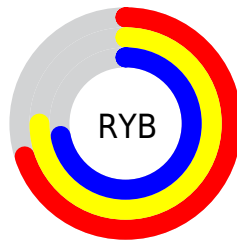

Red (70%)

Yellow (75%)

Blue (72%)