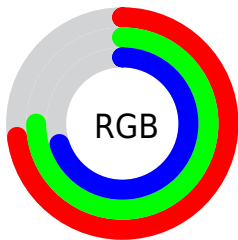

Distribution

Red (73%)

Green (75%)

Blue (70%)