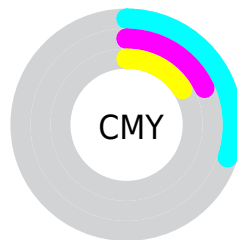

Details

The RYB color **178, 195, 215** is a light color, and the websafe version is hex **99CCCC**. A complement of this color would be **215, 185, 178**, and the grayscale version is **201, 201, 201**.

A 20% lighter version of the original color is **234, 245, 255**, and **125, 141, 160** is the 20% darker color. If you saturate the color by 10%, you get **157, 184, 215**, and if you desaturate by 10%, it is **200, 207, 215**.

Distribution

- Red (70%)
- Green (82%)
- Blue (84%)

- Red (70%)
- Yellow (76%)
- Blue (84%)

- Cyan (17%)
- Magenta (3%)
- Yellow (0%)
- Black (16%)

- Cyan (30%)
- Magenta (18%)
- Yellow (16%)

Brightness & Saturation Gradients

These gradients show how the RYB color 178, 195, 215 changes by changing the brightness by 10 percent. The first figure shows a shift by +10% for each color and the second figure -10%.

Similar to the brightness gradients but the following saturation gradients show a change of the RYB color 178, 195, 215 by changing the saturation by 10% instead.