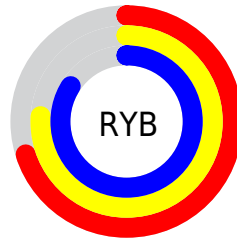

- Red (70%)
- Yellow (76%)
- Blue (84%)