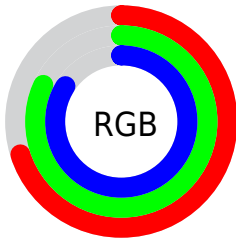

Distribution

- Red (70%)
- Green (82%)
- Blue (84%)