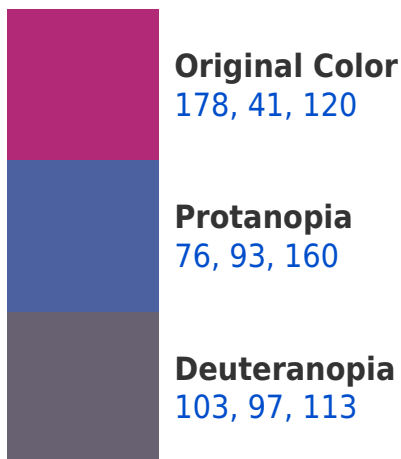

# Black Background

This preview shows how the RYB color 178, 41, 120 looks on a black background.

## **RYB 178, 41, 120 Background**

This preview shows how black text looks on a background with the RYB color 178, 41, 120.

This preview shows how white text looks on a background with the RYB color 178, 41, 120.

## Dichromacy

**Tritanopia**  
174, 59, 62

# Trichromacy

**Original Color**

178, 41, 120

**Protanomaly**

113, 77, 145

**Deuteranomaly**

130, 77, 116

**Tritanomaly**