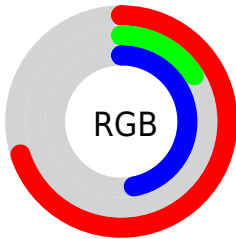

Distribution

- Red (70%)
- Green (16%)
- Blue (47%)