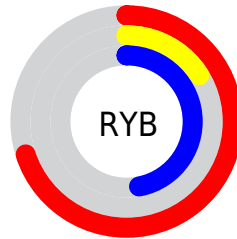

## Conversions Part 2

<b>Format</b>	<b>Color</b>
<a href="#">RYB</a>	<a href="#">178, 41, 120</a>
Decimal	<a href="#">11676024</a>
CIELab	<a href="#">41.86, 60.12, -11.96</a>
CIElCh	<a href="#">42, 61.302, 348.746</a>
Yxy	<a href="#">12.4069, 0.4180, 0.2301</a>
Android (android.graphics.Color)	<a href="#">4289866104</a> (0xFFB22978)
YUV	<a href="#">90.9690, 14.3123, 76.3262</a>
Hunter-Lab	<a href="#">35.2235, 52.5999, -7.2849</a>

# Details

The RYB color **178, 41, 120** is a dark color, and the websafe version is hex **990066**. A complement of this color would be **41, 137, 178**, and the grayscale version is **91, 91, 91**.

A 20% lighter version of the original color is **237, 100, 172**, and **121, 0, 71** is the 20% darker color. If you saturate the color by 10%, you get **178, 23, 112**, and if you desaturate by 10%, it is **178, 59, 128**.

# Distribution

- Red (70%)
- Green (16%)
- Blue (47%)

- Red (70%)
- Yellow (16%)
- Blue (47%)

- Cyan (0%)
- Magenta (77%)
- Yellow (33%)
- Black (30%)

- Cyan (30%)
- Magenta (84%)
- Yellow (53%)