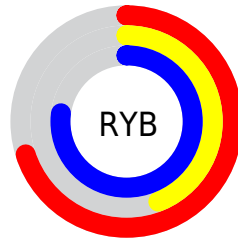

- Red (70%)
- Yellow (44%)
- Blue (77%)