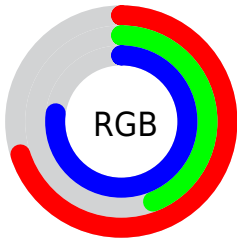

Distribution

- Red (70%)
- Green (44%)
- Blue (77%)