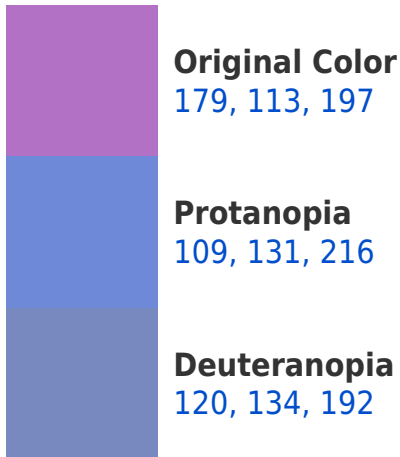

A 20% lighter version of the original color is **236, 166, 254**, and **125, 63, 143** is the 20% darker color. If you saturate the color by 10%, you get **175, 93, 197**, and if you desaturate by 10%, it is **183, 133, 197**.

113, 178, 197

99, 90, 92

163, 0, 35

36, 0, 8

Previews

White Background

This preview shows how the RYB color 179, 113, 197 looks on a white background.

Color Contrast Check

RYB 179, 113, 197 Background

This preview shows how black text looks on a background with the RYB color 179, 113, 197.

This preview shows how white text looks on a background with the RYB color 179, 113, 197.

Dichromacy

Tritanopia
170, 126, 136

Trichromacy

Original Color

179, 113, 197

Protanomaly

134, 128, 209

Deuteranomaly