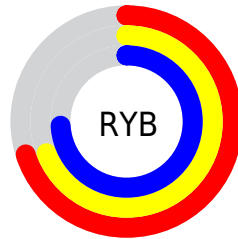

Red (70%)

Yellow (69%)

Blue (74%)