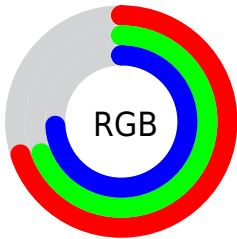

Distribution

Red (70%)

Green (69%)

Blue (74%)