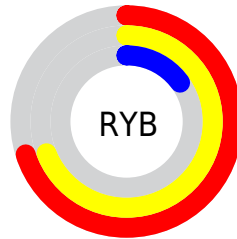

- Red (70%)
- Yellow (69%)
- Blue (15%)