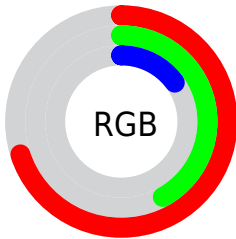

Distribution

- Red (70%)
- Green (42%)
- Blue (15%)