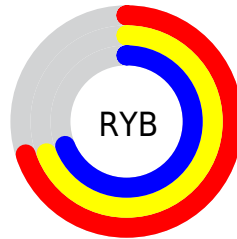

- Red (70%)
- Yellow (69%)
- Blue (69%)