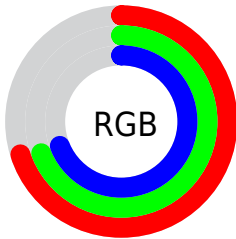

Distribution

- Red (70%)
- Green (69%)
- Blue (69%)