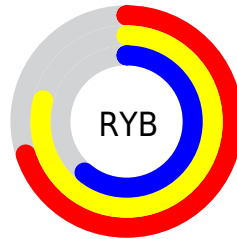

- Red (70%)
- Yellow (79%)
- Blue (61%)