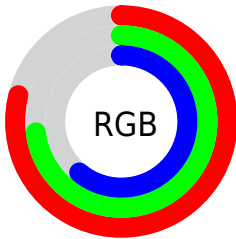

Distribution

- Red (79%)
- Green (73%)
- Blue (61%)