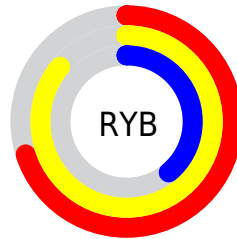

Red (70%)

Yellow (86%)

Blue (39%)