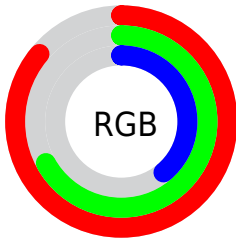

Distribution

Red (86%)

Green (67%)

Blue (39%)