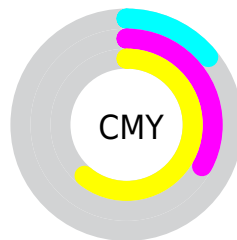

Details

The RYB color **179, 219, 99** is a light color, and the websafe version is hex **CC9966**. A complement of this color would be **99, 133, 219**, and the grayscale version is **177, 177, 177**.

A 20% lighter version of the original color is **191, 255, 151**, and **116, 161, 49** is the 20% darker color. If you saturate the color by 10%, you get **172, 219, 77**, and if you desaturate by 10%, it is **186, 219, 121**.

Distribution

Red (86%)

Green (67%)

Blue (39%)

Red (70%)

Yellow (86%)

Blue (39%)

Cyan (0%)

Magenta (22%)

Yellow (55%)

Black (14%)

Cyan (14%)

Magenta (33%)

Yellow (61%)

Brightness & Saturation Gradients

These gradients show how the RYB color 179, 219, 99 changes by changing the brightness by 10 percent. The first figure shows a shift by +10% for each color and the second figure -10%.