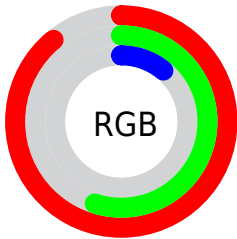

Distribution

Red (89%)

Green (55%)

Blue (11%)