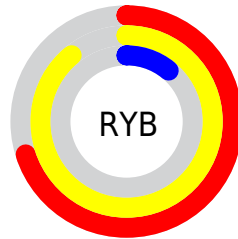

Details

The RYB color **179, 226, 29** is a dark color, and the websafe version is hex **FF9933**. The color can be described as dark washed orange. A complement of this color would be **29, 88, 226**, and the grayscale version is **154, 154, 154**.

A 20% lighter version of the original color is **179, 255, 86**, and **138, 165, 0** is the 20% darker color. If you saturate the color by 10%, you get **173, 226, 6**, and if you desaturate by 10%, it is **184, 226, 52**.

Distribution

Red (89%)

Green (55%)

Blue (11%)

Red (70%)

Yellow (89%)

Blue (11%)

Cyan (0%)