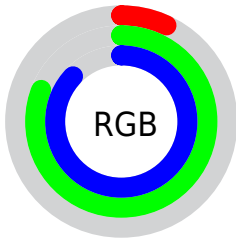

Distribution

- Red (7%)
- Green (81%)
- Blue (87%)