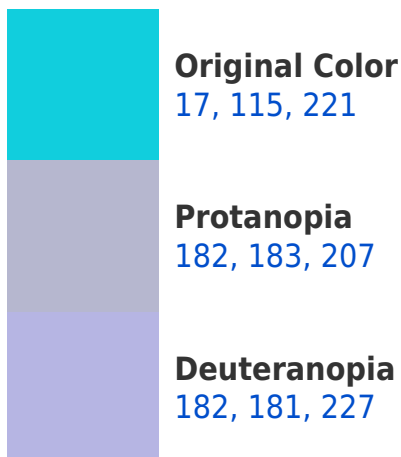

A 20% lighter version of the original color is **112, 184, 255**, and **0, 79, 166** is the 20% darker color. If you saturate the color by 10%, you get **0, 106, 221**, and if you desaturate by 10%, it is **39, 126, 221**.

Any Text WCAG AAA ✓ Pass

If you want to check with other color combinations, try the [Color Contrast Checker](#).

R Y B 17, 115, 221 Background

This preview shows how black text looks on a background with the R Y B color 17, 115, 221.

This preview shows how white text looks on a background with the R Y B color 17, 115, 221.

Color Blindness Simulation

Color vision deficiency is a very complex topic, and I could not describe the different causes any better than Wikipedia does, so if you want to learn more, you should check out their [article about color blindness](#).

Dichromacy

Tritanopia
20, 117, 222

Trichromacy

Original Color

17, 115, 221

Protanomaly

122, 161, 212

Deuteranomaly