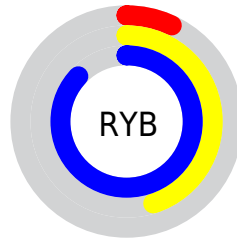

- Red (7%)
- Yellow (45%)
- Blue (87%)