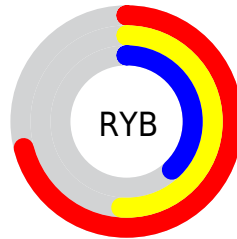

- Red (71%)
- Yellow (51%)
- Blue (38%)