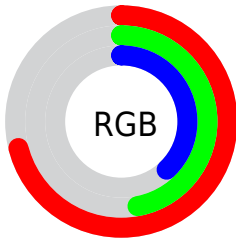

Distribution

- Red (71%)
- Green (47%)
- Blue (38%)