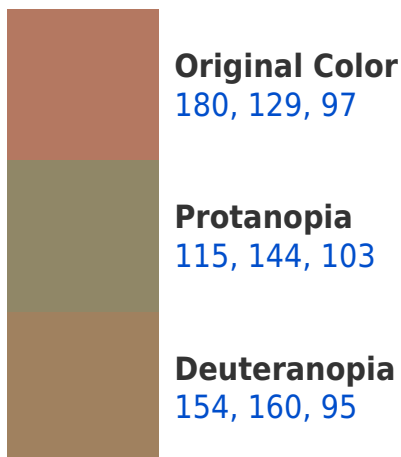

Color Blindness Simulation

Color vision deficiency is a very complex topic, and I could not describe the different causes any better than Wikipedia does, so if you want to learn more, you should check out their [article about color blindness](#).

Dichromacy