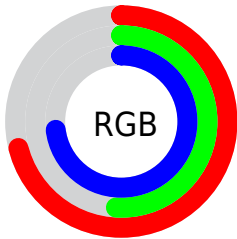

Distribution

Red (71%)

Green (51%)

Blue (73%)