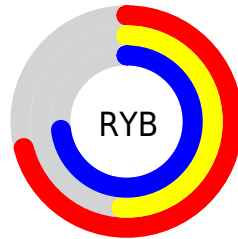

Details

The RYB color **181, 130, 185** is a light color, and the websafe version is hex **CC99CC**. A complement of this color would be **130, 185, 181**, and the grayscale version is **151, 151, 151**.

A 20% lighter version of the original color is **238, 184, 241**, and **127, 80, 132** is the 20% darker color. If you saturate the color by 10%, you get **180, 112, 185**, and if you desaturate by 10%, it is **182, 149, 185**.

Distribution

Red (71%)

Green (51%)

Blue (73%)

Red (71%)

Yellow (51%)

Blue (73%)

Cyan (2%)