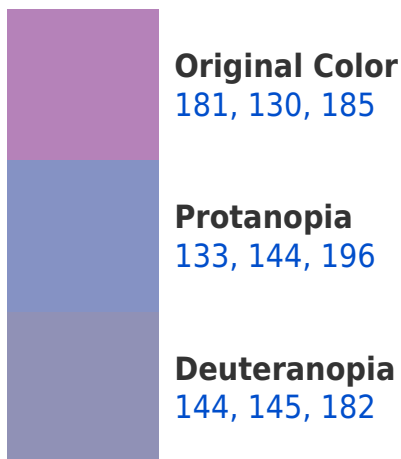

A 20% lighter version of the original color is **238, 184, 241**, and **127, 80, 132** is the 20% darker color. If you saturate the color by 10%, you get **180, 112, 185**, and if you desaturate by 10%, it is **182, 149, 185**.

130, 169, 185

92, 83, 83

156, 0, 11

28, 0, 2

Previews

White Background

This preview shows how the RYB color 181, 130, 185 looks on a white background.

Color Contrast Check

RYB 181, 130, 185 Background

This preview shows how black text looks on a background with the RYB color 181, 130, 185.

This preview shows how white text looks on a background with the RYB color 181, 130, 185.

Dichromacy

Tritanopia
176, 137, 148

Trichromacy

Original Color
181, 130, 185

Protanomaly
150, 140, 192

Deuteranomaly
157, 140, 183

Tritanomaly
178, 134, 161

Monochromacy