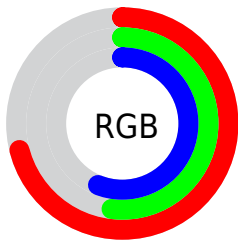

Distribution

Red (71%)

Green (52%)

Blue (56%)