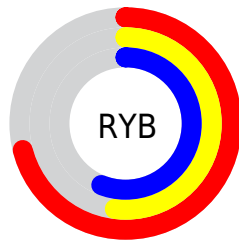

Details

The RYB color **181, 133, 144** is a light color, and the websafe version is hex **CC9999**. A complement of this color would be **133, 160, 181**, and the grayscale version is **149, 149, 149**.

A 20% lighter version of the original color is **238, 186, 198**, and **127, 83, 94** is the 20% darker color. If you saturate the color by 10%, you get **181, 115, 130**, and if you desaturate by 10%, it is **181, 151, 158**.

Distribution

Red (71%)

Green (52%)

Blue (56%)

Red (71%)

Yellow (52%)

Blue (56%)

Cyan (0%)