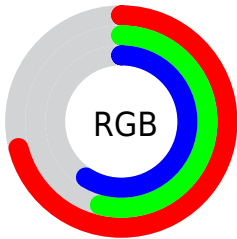

Distribution

Red (71%)

Green (54%)

Blue (59%)