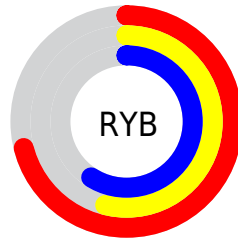

Details

The RYB color **181, 138, 151** is a light color, and the websafe version is hex **CC9999**. A complement of this color would be **138, 163, 181**, and the grayscale version is **152, 152, 152**.

A 20% lighter version of the original color is **237, 192, 205**, and **127, 88, 100** is the 20% darker color. If you saturate the color by 10%, you get **181, 120, 138**, and if you desaturate by 10%, it is **181, 156, 164**.

Distribution

Red (71%)

Green (54%)

Blue (59%)

Red (71%)

Yellow (54%)

Blue (59%)

Cyan (0%)

Magenta (24%)

Yellow (17%)

Black (29%)

Cyan (29%)

Magenta (46%)

Yellow (41%)

Brightness & Saturation Gradients

These gradients show how the RYB color 181, 138, 151 changes by changing the brightness by 10 percent. The first figure shows a shift by +10% for each color and the second figure -10%.