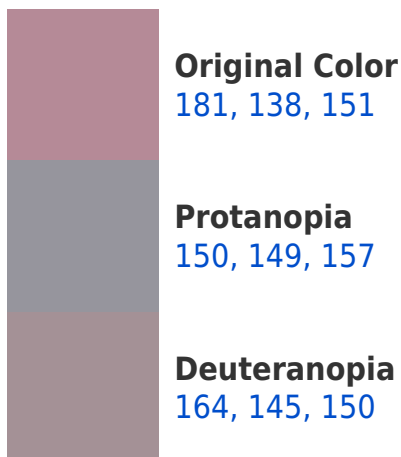

White Background

This preview shows how the RYB color 181, 138, 151 looks on a white background.

Color Contrast Check

Large Text (above 18pt) WCAG AA × Fail

Any Text WCAG AA × Fail

Large Text (above 18pt) WCAG AAA × Fail

Large Text (above 18pt) WCAG AAA ✓ Pass

Any Text WCAG AAA ✓ Pass

If you want to check with other color combinations, try the [Color Contrast Checker](#).

RYB 181, 138, 151 Background

This preview shows how black text looks on a background with the RYB color 181, 138, 151.

This preview shows how white text looks on a background with the RYB color 181, 138, 151.

Color Blindness Simulation

Color vision deficiency is a very complex topic, and I could not describe the different causes any better than Wikipedia does, so if you want to learn more, you should check out their [article about color blindness](#).

Dichromacy

Tritanopia
181, 138, 149

Trichromacy

Original Color
181, 138, 151

Protanomaly
161, 145, 155

Deuteranomaly
170, 142, 150

Tritanomaly
181, 138, 150

Monochromacy