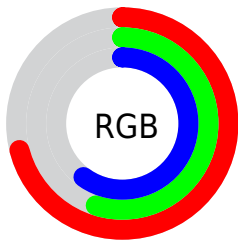

Distribution

Red (71%)

Green (55%)

Blue (60%)