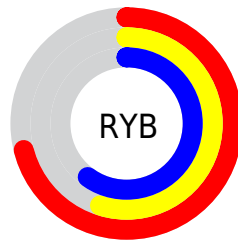

Details

The RYB color **181, 140, 153** is a light color, and the websafe version is hex **CC9999**. A complement of this color would be **140, 164, 181**, and the grayscale version is **154, 154, 154**.

A 20% lighter version of the original color is **237, 194, 207**, and **128, 90, 102** is the 20% darker color. If you saturate the color by 10%, you get **181, 122, 141**, and if you desaturate by 10%, it is **181, 158, 165**.

Distribution

Red (71%)

Green (55%)

Blue (60%)

Red (71%)

Yellow (55%)

Blue (60%)

Cyan (0%)