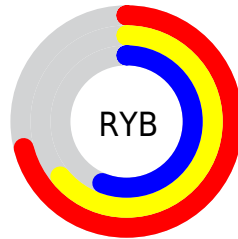

Details

The RYB color **181, 163, 143** is a light color, and the websafe version is hex **CC9999**. A complement of this color would be **143, 158, 181**, and the grayscale version is **162, 162, 162**.

A 20% lighter version of the original color is **237, 216, 197**, and **128, 111, 93** is the 20% darker color. If you saturate the color by 10%, you get **181, 154, 125**, and if you desaturate by 10%, it is **181, 172, 161**.

Distribution

Red (71%)

Green (61%)

Blue (56%)

Red (71%)

Yellow (64%)

Blue (56%)

Cyan (0%)