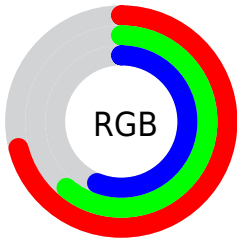

Distribution

Red (71%)

Green (61%)

Blue (56%)