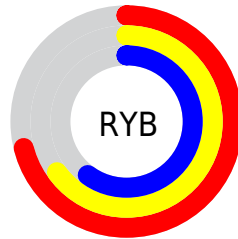

Details

The RYB color **181, 165, 154** is a light color, and the websafe version is hex **999999**. A complement of this color would be **154, 165, 181**, and the grayscale version is **167, 167, 167**.

A 20% lighter version of the original color is **237, 221, 208**, and **128, 113, 103** is the 20% darker color. If you saturate the color by 10%, you get **181, 154, 136**, and if you desaturate by 10%, it is **181, 177, 172**.

Distribution

Red (71%)

Green (64%)

Blue (60%)

Red (71%)

Yellow (65%)

Blue (60%)

Cyan (0%)