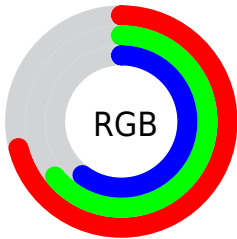

Distribution

Red (71%)

Green (64%)

Blue (60%)